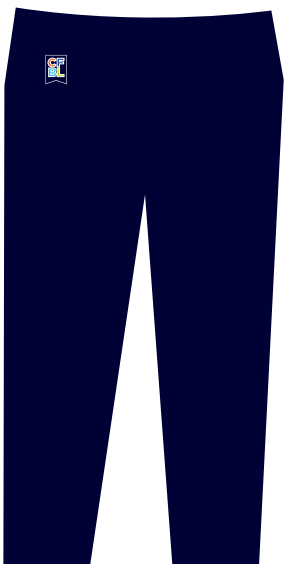

Compulsory secondary navy (boys) / turquoise (girls) hoodie, white back print.

Compulsory secondary navy joggers (in option only for primary).