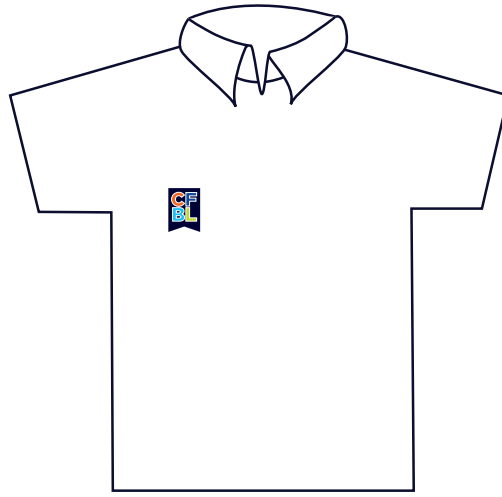

Compulsory GSM/CP navy sweatshirt, white back print.

Compulsory GSM/CP white collared T-shirt, front colored print badge. Can be replaced by the white T-shirt with colored front print in option.

White T-shirt with colored front print, in option.

Compulsory CE1-CE2-CM1-CM2 navy (boys) / turquoise (girls) hoodie, white back print.

White T-shirt with colored front print, in option.

Compulsory CE1-CE2-CM1-CM2 white T-shirt (tech or cotton fabric), navy front print. Can be replaced by the white T-shirt with colored front print, in option.

Compulsory secondary navy (boys) / turquoise (girls) hoodie, white back print.

Compulsory secondary navy T-shirt (tech or cotton fabric), white front print. Can be replaced by the navy T-shirt with colored front print, in option.